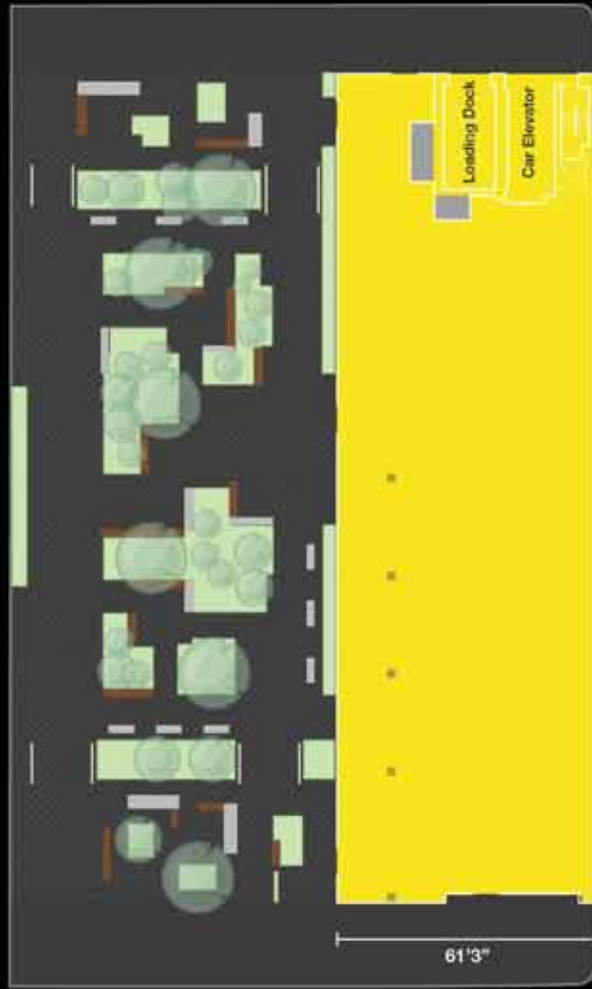

# 120 West 42nd Street - Lower Levels

**120 W. 42nd Street**  
Lower Level 1  
27,363 RSF

**120 W. 42nd Street**  
Lower Level 2  
24,699 RSF

# 120 West 42nd Street - Ground, Second and Third Floors

42ND STREET

**120 W. 42nd Street**  
Second Floor  
6,045 RSF

**120 W. 42nd Street**  
Third Floor  
5,190 RSF

**120 W. 42nd Street**  
Ground Floor  
11,922 RSF