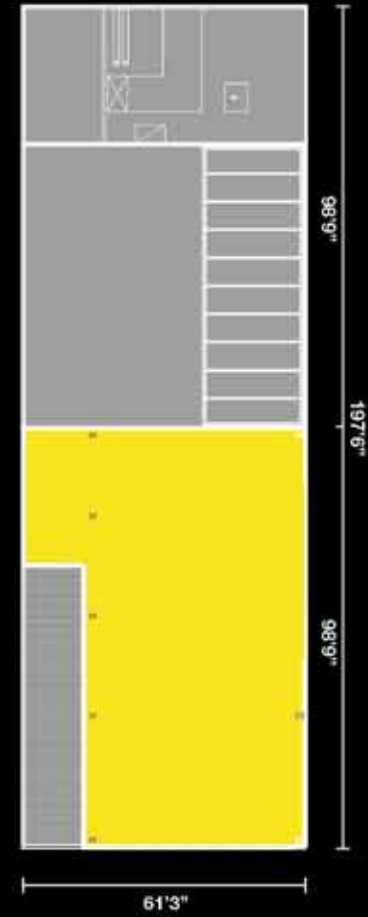

# 120 West 42nd Street - Lower Levels

**120 W. 42nd Street**  
Lower Level 1  
27,363 RSF

**120 W. 42nd Street**  
Lower Level 2  
24,699 RSF

# 120 West 42nd Street - Ground, Second and Third Floors

42ND STREET

**120 W. 42nd Street**  
Second Floor  
6,045 RSF

**120 W. 42nd Street**  
Third Floor  
5,190 RSF

**120 W. 42nd Street**  
Ground Floor  
11,922 RSF