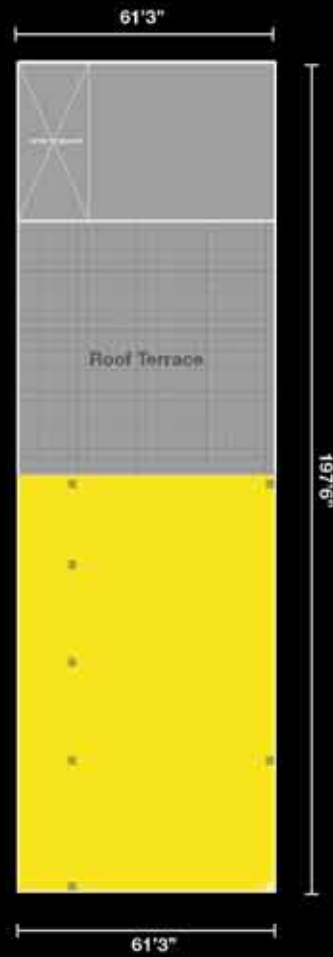

# 120 West 42nd Street - Lower Levels

**120 W. 42nd Street**  
Lower Level 1  
27,363 RSF

**120 W. 42nd Street**  
Lower Level 2  
24,699 RSF

# 120 West 42nd Street - Ground, Second and Third Floors

42ND STREET

**120 W. 42nd Street**  
Second Floor  
6,045 RSF

**120 W. 42nd Street**  
Third Floor  
5,190 RSF

**120 W. 42nd Street**  
Ground Floor  
11,922 RSF