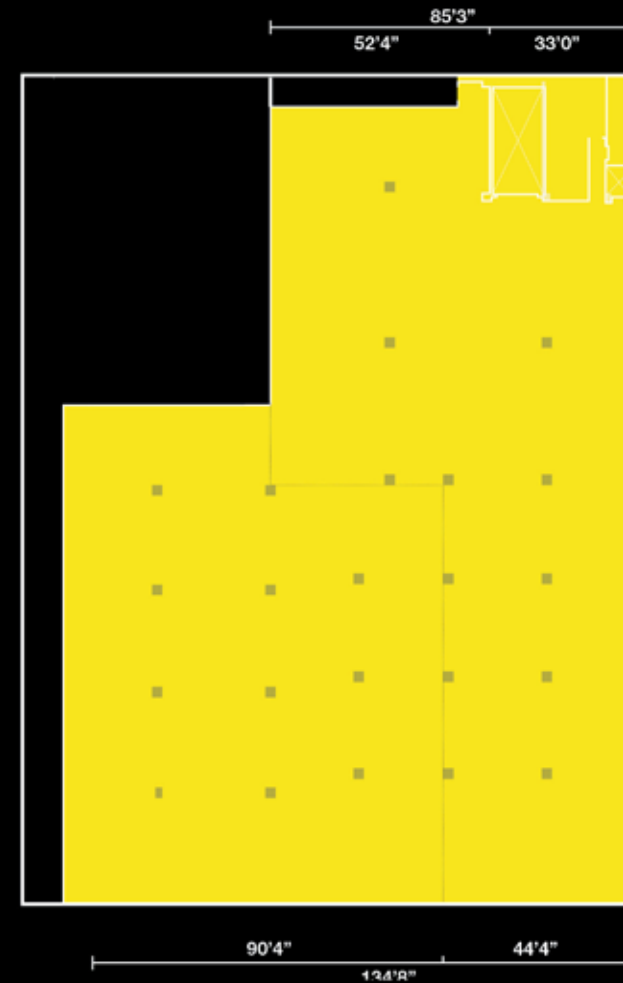

# 120 West 42nd Street - Lower Levels

**120 W. 42nd Street**  
Lower Level 1  
27,363 RSF

**120 W. 42nd Street**  
Lower Level 2  
24,699 RSF

# 120 West 42nd Street - Ground, Second and Third Floors

42ND STREET

**120 W. 42nd Street**  
Second Floor  
6,045 RSF

**120 W. 42nd Street**  
Third Floor  
5,190 RSF

**120 W. 42nd Street**  
Ground Floor  
11,922 RSF