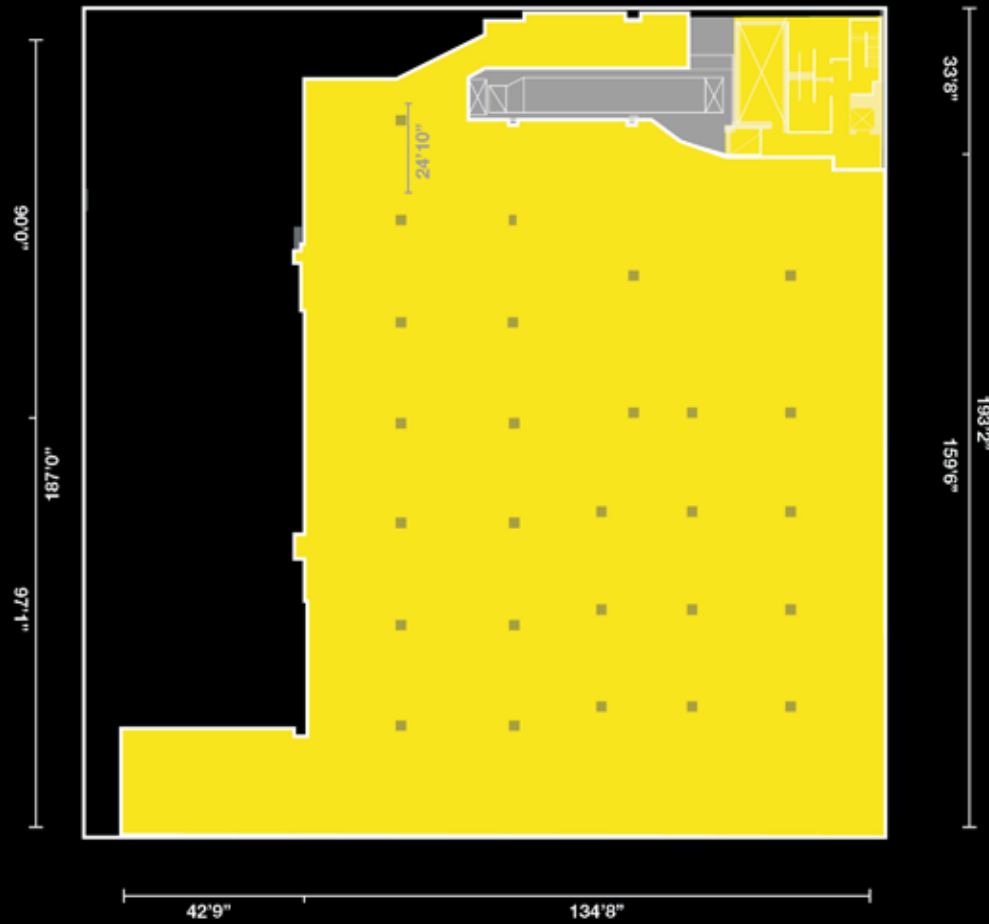

# 120 West 42nd Street - Lower Levels

**120 W. 42nd Street**  
Lower Level 1  
27,363 RSF

**120 W. 42nd Street**  
Lower Level 2  
24,699 RSF

# 120 West 42nd Street - Ground, Second and Third Floors

42ND STREET

**120 W. 42nd Street**  
Second Floor  
6,045 RSF

**120 W. 42nd Street**  
Third Floor  
5,190 RSF

**120 W. 42nd Street**  
Ground Floor  
11,922 RSF